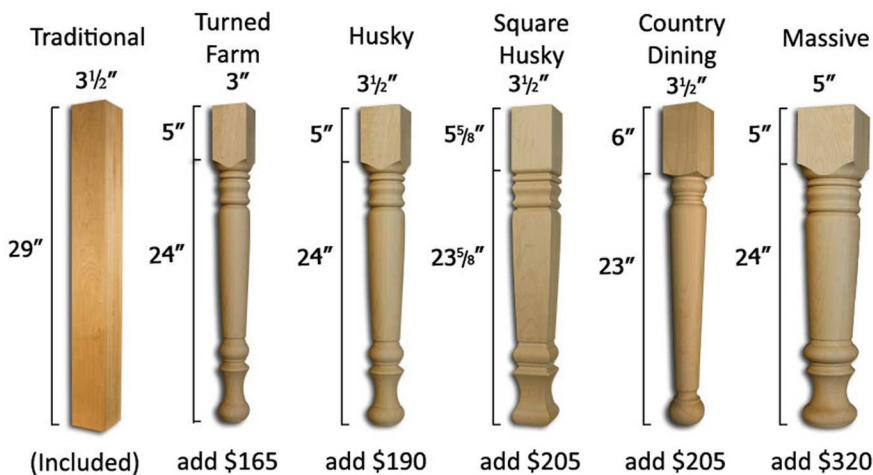

# Custom hand-built Farm Tables sold here

We offer custom hand-built farm tables. Manufactured in Mississippi. Many different sizes and custom finishes are available (see our web site for more information).

*Matching benches also available !!!*

**Standard Top**

**Breadboard Style Top**

**Standard Base**

**Optional Farm Style Base**

(add \$75)

The standard leg is the Traditional square post style. Other leg options and prices:

Prices based on table length  
Standard lengths:

|     |         |
|-----|---------|
| 5'  | \$500   |
| 6'  | \$600   |
| 7'  | \$700   |
| 8'  | \$800   |
| 9'  | \$900   |
| 10' | \$1,000 |

Also available in  
any custom length

All styles available in standard table top widths of 38 1/2", 43 1/2" or 46 1/4"

Contact us via email at [info@NewRelicDesigns.com](mailto:info@NewRelicDesigns.com) for info on available finishes and options.